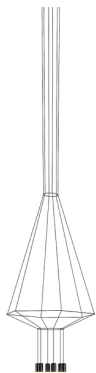

## 0407

Design By Arik Levy

Wireflow designed by Arik Levy. A hanging lamp which reviews and updates the chandelier look through an exercise of simplification that explores its essence and enhances its outline with great delicacy and at the same time a strong formal presence. Its appearance, as a structure of fine cables finished with eight LED terminals, discretely connects with classic chandelier models, taking this type of lamp to a new, groundbreaking and futuristic dimension. Employing CREA product configurator software, the design can be modified to adapt to your specific project requirements.

## Model Sheet

**Optional : Extra cable length**  
Min. quantity, upcharge and extra lead time apply [EN]

<b>Finish</b>	04 Black RAL 9005
<b>LED temperature color</b>	2700 K
<b>Dimming</b>	DALI 1-10V PUSH <b>Optional</b> Casambi Min. quantity, upcharge and extra lead time apply [EN]
<b>Installation type</b>	Surface Canopy

**Materials**  
Ceiling rose: Steel  
Body: Aluminum  
Horizontal rods: Steel  
Ceiling rose: Steel

**Light source**  
6 x LED 4,48W 350mA  
D

**LED**  
CRI>80 2942 lm 109  
2700 K

**Driver**  
CC - Constant Current 350  
110-240 V 50/60 HZ

**Application**  
Hanging lamps

**Packaging**  
2 Box  
0.6 m x 0.6 m x 0.27 m  
Gross weight 9.6  
Net weight 8.64  
Vol. 0.1558