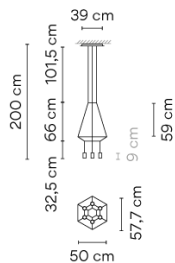

0407

Design By Arik Levy

Wireflow designed by Arik Levy. A hanging lamp which reviews and updates the chandelier look through an exercise of simplification that explores its essence and enhances its outline with great delicacy and at the same time a strong formal presence. Its appearance, as a structure of fine cables finished with eight LED terminals, discretely connects with classic chandelier models, taking this type of lamp to a new, groundbreaking and futuristic dimension. Employing CREA product configurator software, the design can be modified to adapt to your specific project requirements.

Model Sheet

Optional : Extra cable length
Min. quantity, upcharge and extra lead time apply [EN]

Finish	04 Black RAL 9005
LED temperature color	2700 K
Dimming	DALI 1-10V PUSH Optional Casambi Min. quantity, upcharge and extra lead time apply [EN]
Installation type	Surface Canopy

Materials
Ceiling rose: Steel
Body: Aluminum
Horizontal rods: Steel
Ceiling rose: Steel

Light source
6 x LED 4,48W 350mA
D

LED
CRI>80 2942 lm 109
2700 K

Driver
CC - Constant Current 350
110-240 V 50/60 HZ

Application
Hanging lamps

Packaging
2 Box
0.6 m x 0.6 m x 0.27 m
Gross weight 9.6
Net weight 8.64
Vol. 0.1558

Lighting effect

General Lighting

Lamp used to highlight a specific element.

Photometric Data

Efficiency	46.23%
Coordinate System	CG
Total Flux	2941.60
Maximum Value	320.26